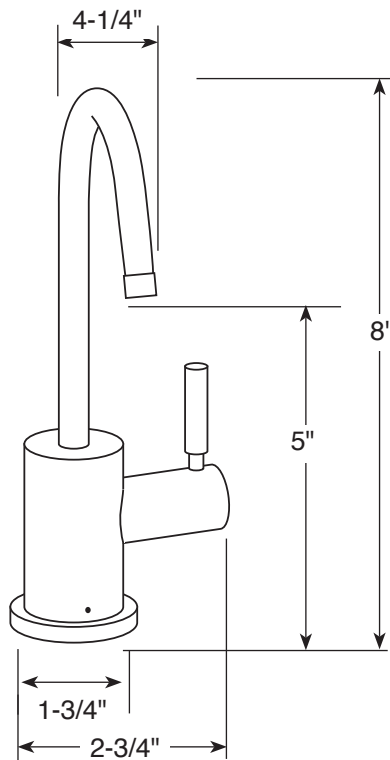

MODEL	DESCRIPTION	FINISH	PART #	LIST PRICE
-------	-------------	--------	--------	------------

HORIZON SERIES 1120 HORIZON Lead Free Accessory Faucet For Filter

COLD ONLY

Shipping Wt: 3 lbs.

Timeless design matches any décor · **adjustable flow control with 1/4 turn ceramic disc valve for filling pitchers and pots** · solid brass construction · swivel spout

Certified to NSF/ANSI Standard 61 and California Proposition 65.

Chiller sold separately (see EverCold, page 85).

Dimensions:
 Height: 8"
 Reach: 4-1/4"
 Spout Diameter: 3/8"
 Hole Size Required: 1/2"

**NEW!
SLIMMER
WIDTH**

FAUCET KIT	Part # WI-FAUCET-KIT	Shipping Wt: 2 lbs.	\$28.95
-------------------	----------------------	---------------------	---------

Compatible with this Water, Inc. faucet. Includes a JG 1/4 x 7/16 - 24UNS Speedfit connector, angle stop valve, teflon tape, six feet of 1/4" OD tubing, and installation instructions.