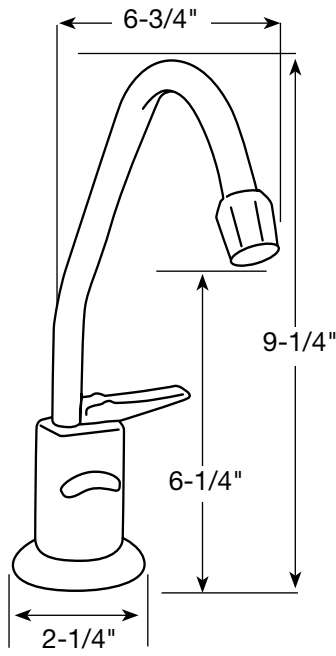

MODEL	DESCRIPTION	FINISH	PART #	LIST PRICE
ELITE SERIES LVH500	EverHot Lead Free Hot Only Water Dispenser	FAUCET & EVERHOT TANK		
	Shipping Wt: 10 lbs.	CHROME	WI-LVH500H-CH	\$595.95
HOT ONLY	Includes faucet, EverHot tank, 3' cord, & tubing.	COLOR		
		BISCUIT	WI-LVH500H-BS	\$623.95
WITH LONG REACH SPOUT	Certified to NSF/ANSI Standard 61 and California Proposition 65.	BLACK	WI-LVH500H-BK	\$623.95
		WHITE	WI-LVH500H-WH	\$623.95
FAUCET ONLY	Shipping Wt: 3 lbs.	SPECIAL		
		POLISHED NICKEL	WI-LVH500H-PN	\$651.95
		SATIN CHROME	WI-LVH500H-SC	\$651.95
		SATIN NICKEL	WI-LVH500H-SN	\$651.95
		PREMIUM		
		OIL RUBBED BRONZE	WI-LVH500H-ORB	\$689.95
		POLISHED BRASS-PVD	WI-LVH500H-PB	\$689.95
		STAINLESS STEEL	WI-LVH500H-SS	\$689.95
		FAUCET ONLY		
		CHROME	WI-FA500H-CH	\$296.95
		COLOR		
		BISCUIT	WI-FA500H-BS	\$324.95
		BLACK	WI-FA500H-BK	\$324.95
		WHITE	WI-FA500H-WH	\$324.95
		SPECIAL		
		POLISHED NICKEL	WI-FA500H-PN	\$365.95
		SATIN CHROME	WI-FA500H-SC	\$365.95
		SATIN NICKEL	WI-FA500H-SN	\$365.95
		PREMIUM		
		OIL RUBBED BRONZE	WI-FA500H-ORB	\$421.95
		POLISHED BRASS-PVD	WI-FA500H-PB	\$421.95
		STAINLESS STEEL	WI-FA500H-SS	\$421.95

Dimensions:
Height: 9-1/4"
Reach: 6-3/4"
Spout Diameter: 1/2"
Hole Size Required: 1-1/4"

Please call for pricing on any Finish/Faucet combinations not listed.

UPGRADE SYSTEM TO A STAINLESS STEEL TANK FOR \$100.
Add **-SS** to end of part number