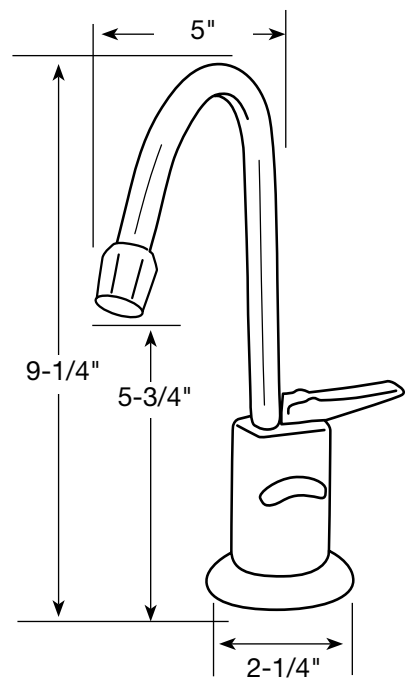

MODEL	DESCRIPTION	FINISH	PART #	LIST PRICE
ELITE SERIES LVH510	EverHot Lead Free Hot Only Water Dispenser	FAUCET & EVERHOT TANK		
	Shipping Wt: 10 lbs.	CHROME	WI-LVH510H-CH	\$595.95
HOT ONLY	Includes faucet, EverHot tank, 3' cord, & tubing.	COLOR		
		BISCUIT	WI-LVH510H-BS	\$623.95
		BLACK	WI-LVH510H-BK	\$623.95
		WHITE	WI-LVH510H-WH	\$623.95
WITH J-SPOUT	Certified to NSF/ANSI Standard 61 and California Proposition 65.	SPECIAL		
		POLISHED NICKEL	WI-LVH510H-PN	\$651.95
		SATIN CHROME	WI-LVH510H-SC	\$651.95
		SATIN NICKEL	WI-LVH510H-SN	\$651.95
FAUCET ONLY	Shipping Wt: 3 lbs.	PREMIUM		
		OIL RUBBED BRONZE	WI-LVH510H-ORB	\$689.95
		POLISHED BRASS-PVD	WI-LVH510H-PB	\$689.95
		STAINLESS STEEL	WI-LVH510H-SS	\$689.95

Dimensions:
 Height: 9-1/4"
 Reach: 5"
 Spout Diameter: 1/2"
 Hole Size Required: 1-1/4"

Please call for pricing on any Finish/Faucet combinations not listed.

UPGRADE SYSTEM TO A STAINLESS STEEL TANK FOR \$100.
 Add -SS to end of part number