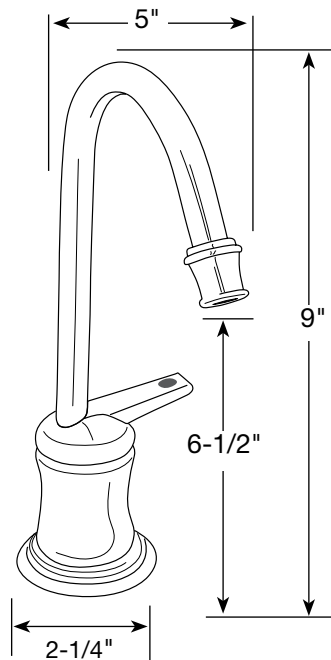

MODEL	DESCRIPTION	FINISH	PART #	LIST PRICE
<b>TRADITIONAL SERIES LVH610</b>	EverHot Lead Free Hot Only Water Dispenser	<b>FAUCET &amp; EVERHOT TANK FOR REVERSE OSMOSIS</b>		
<b>HOT ONLY</b>	Shipping Wt: 10 lbs.	CHROME	WI-LVH610RH-CH	\$617.95
<b>WITH J-SPOUT AND AIR GAP</b>	Traditional design • locking lever option for filling pitchers and pots • built in aerator • swivel spout	COLOR		
	Includes faucet, EverHot tank, 3' cord, & tubing.	BISCUIT	WI-LVH610RH-BS	\$653.95
	Certified to NSF/ANSI Standard 61 and California Proposition 65.	BLACK	WI-LVH610RH-BK	\$653.95
		WHITE	WI-LVH610RH-WH	\$653.95
<b>FAUCET ONLY</b>	Shipping Wt: 3 lbs.	SPECIAL		
		POLISHED NICKEL	WI-LVH610RH-PN	\$700.95
		SATIN CHROME	WI-LVH610RH-SC	\$700.95
		SATIN NICKEL	WI-LVH610RH-SN	\$700.95
		PREMIUM		
		OIL RUBBED BRONZE	WI-LVH610RH-ORB	\$744.95
		POLISHED BRASS-PVD	WI-LVH610RH-PB	\$744.95

**Dimensions:**  
Height: 9"  
Reach: 5"  
Spout Diameter: 1/2"  
Hole Size Required: 1-1/4"

<b>FAUCET ONLY FOR REVERSE OSMOSIS</b>			
CHROME	WI-FA610RH-CH		\$369.95
COLOR			
BISCUIT	WI-FA610RH-BS		\$405.95
BLACK	WI-FA610RH-BK		\$405.95
WHITE	WI-FA610RH-WH		\$405.95
SPECIAL			
POLISHED NICKEL	WI-FA610RH-PN		\$444.95
SATIN CHROME	WI-FA610RH-SC		\$444.95
SATIN NICKEL	WI-FA610RH-SN		\$444.95
PREMIUM			
OIL RUBBED BRONZE	WI-FA610RH-ORB		\$482.95
POLISHED BRASS-PVD	WI-FA610RH-PB		\$482.95