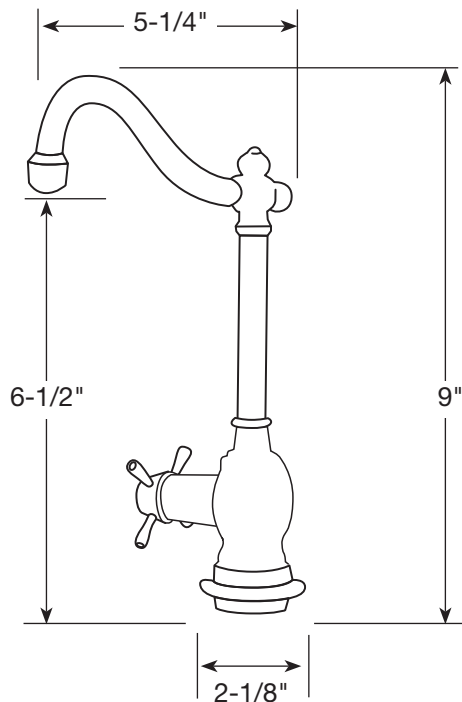

MODEL	DESCRIPTION	FINISH	PART #	LIST PRICE
VICTORIA SERIES LVH750	EverHot Lead Free Hot Only Water Dispenser	FAUCET & EVERHOT TANK		
	Shipping Wt: 12 lbs.	CHROME	WI-LVH750H-CH	\$703.95
HOT ONLY	Includes faucet, EverHot tank, 3' cord & tubing.	SPECIAL		
	WITH CROSS HANDLES	Victorian design • adjustable flow control with 1/4 turn ceramic disc valve for filling pitchers and pots • swivel spout • built-in aerator	SATIN NICKEL- PVD	WI-LVH750H-SN
PREMIUM				
ENGLISH BRONZE			WI-LVH750H-EB	\$795.95
OIL RUBBED BRONZE			WI-LVH750H-ORB	\$795.95
POLISHED BRASS- PVD			WI-LVH750H-PB	\$795.95
TUSCAN BRASS			WI-LVH750H-TB	\$795.95
FAUCET ONLY	Shipping Wt: 5 lbs.	FAUCET ONLY		
		CHROME	WI-FA750H-CH	\$423.95
		SPECIAL		
		SATIN NICKEL- PVD	WI-FA750H-SN	\$486.95
		PREMIUM		
		ENGLISH BRONZE	WI-FA750H-EB	\$531.95
		OIL RUBBED BRONZE	WI-FA750H-ORB	\$531.95
		POLISHED BRASS- PVD	WI-FA750H-PB	\$531.95
		TUSCAN BRASS	WI-FA750H-TB	\$531.95

Dimensions:
Height: 9"
Reach: 5-1/4"
Spout Diameter: 1/2"
Hole Size Required: 1-1/4"

Please call for pricing on any Finish/Faucet combinations not listed.

A separate air gap is available for reverse osmosis on this model. See pages 78 and 79.