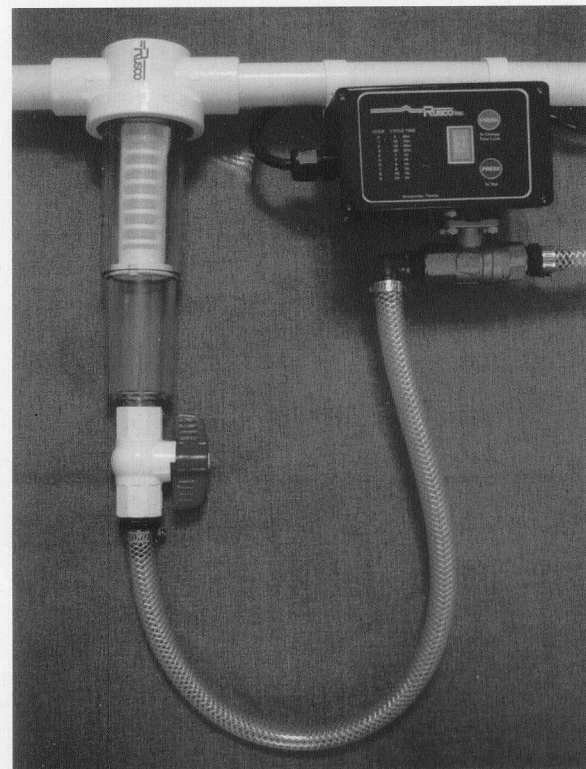

SUGGESTED INSTALLATION

Phone: 352-597-2522
Toll Free 1-800-345-1033
Fax: 352-596-9489
Email: info@rusco.com