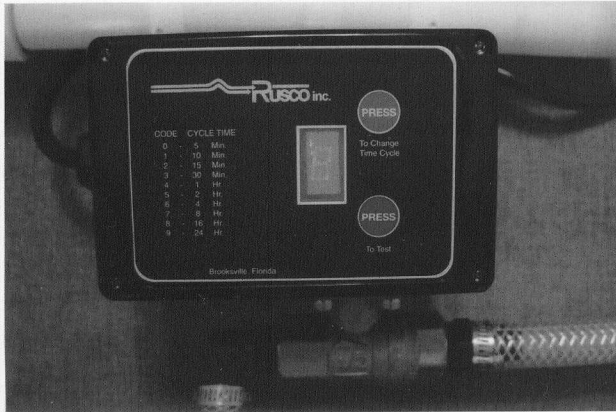

AUTOMATIC FLUSH VALVE

PART NUMBER

AFV
AFV-KIT

AFV-KIT Includes:

- (2) 1/2" Barb x 1/2" NPT male hose fittings
- (2) SAE size 8 SS worm drive clamps
- (24") 1/2" braid reinforced flexible PVC tubing.
(rated at 215 PSI)

Kit does not include filter or automatic flush valve.

Please note: To insure optimum performance of automatic flush valve, it is recommended that you use the above rated tubing only.

SPECIFICATIONS

Adjustable cycle time5 min. - 24 hours
 Working Pressure200 PSIG
 Ambient Temperature35°F to 165°F
 Enclosure.....Nema 4
 Voltage115V, 1 Phase, 60HZ
 Current.....2.5 Amps
 Valve Construction.....Brass
 SealsReinforced Teflon
 Discharge Volume.....1/2" NPT-.92
 (Gal per cycle @ 30 PSIG)
 Power cord.....8 ft. heavy-duty grounded
 Full-Port Ball Valve1/2" NPT
 Discharge Time.....3.5 seconds
 (Non-Adjustable)