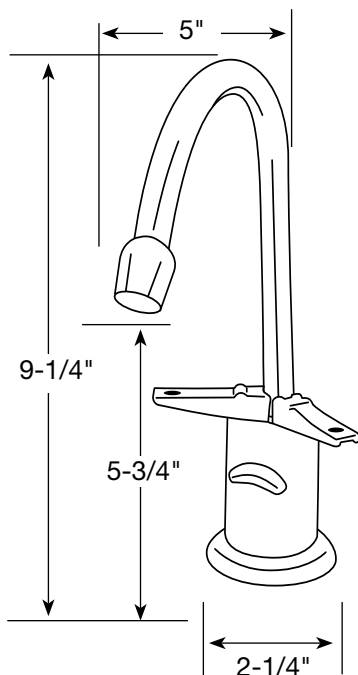

MODEL DESCRIPTION FINISH PART # LIST PRICE

ELITE SERIES LVH510
EverHot Lead Free Hot/Cold Water Dispenser
Shipping Wt: 10 lbs.
HOT/COLD
Includes faucet, EverHot tank, 3' cord, & tubing.
WITH J-SPOUT
Certified to NSF/ANSI Standard 61 and California Proposition 65.
Chiller sold separately (see EverCold, page 77).
FAUCET ONLY
Shipping Wt: 3 lbs.

Dimensions:
Height: 9-1/4"
Reach: 5"
Spout Diameter: 1/2"
Hole Size Required: 1-1/4"

Please call for pricing on any Finish/Faucet combinations not listed.

For use with reverse osmosis systems, use Air Gap Module shown on page 65.