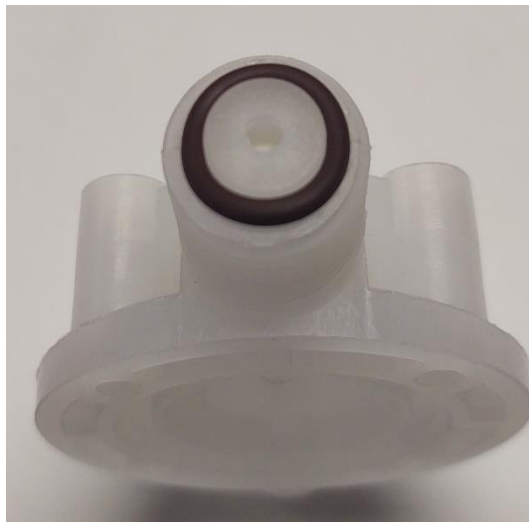

# JPRO-22 PVDF SPARE PARTS KIT ASSEMBLY INSTRUCTIONS

## OVERALL ASSEMBLY

INLET SIDE OF VALVE  
WHITE SIDE OF CHECK VALVES  
FACING INWARD

OUTLET SIDE OF VALVE  
WHITE SIDE OF CHECK VALVES  
FACING OUTWARD.