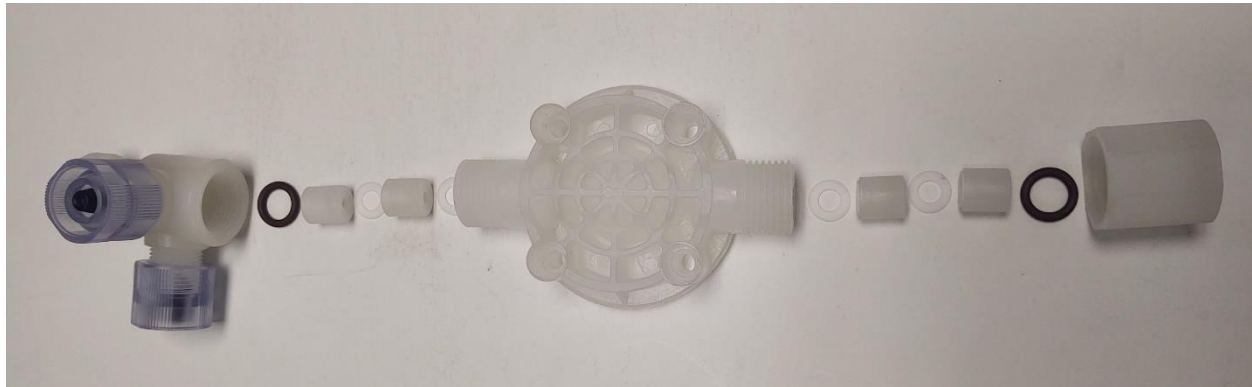

# JPRO-22 PVDF SPARE PARTS KIT ASSEMBLY INSTRUCTIONS

## OVERALL ASSEMBLY

INLET SIDE OF VALVE  
WHITE SIDE OF CHECK VALVES  
FACING INWARD

OUTLET SIDE OF VALVE  
WHITE SIDE OF CHECK VALVES  
FACING OUTWARD.