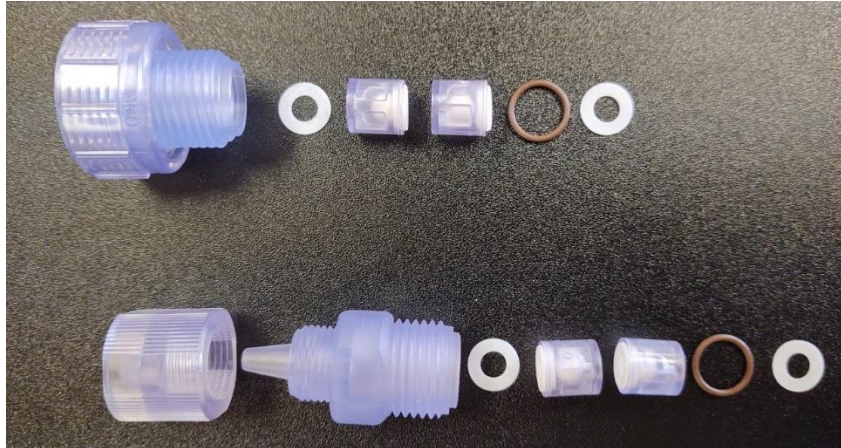

JPRO-22 SPARE PARTS KIT ASSEMBLY INSTRUCTIONS

PUMP INLET/OUTLET ASSEMBLY

INJECTION CHECK VALVE

SUCTION /FOOT VALVE