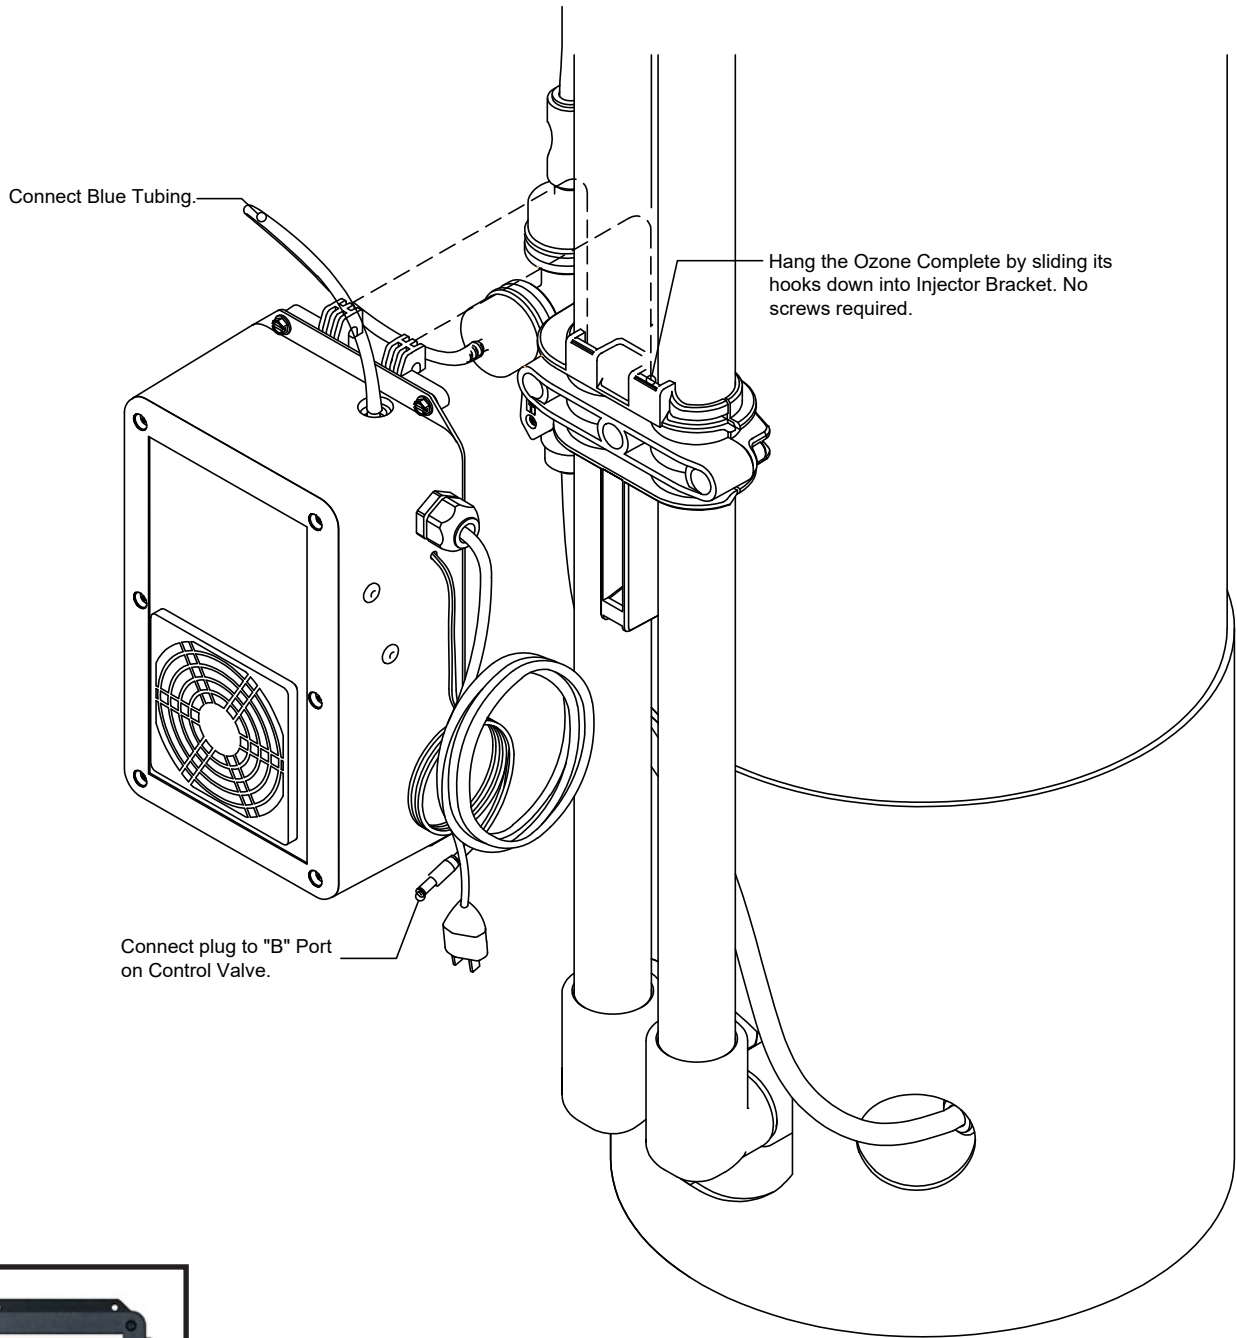

**OXY-03**

Once installation is complete, the OXY-03 will automatically activate during every air replenish cycle. No additional valve programming is necessary