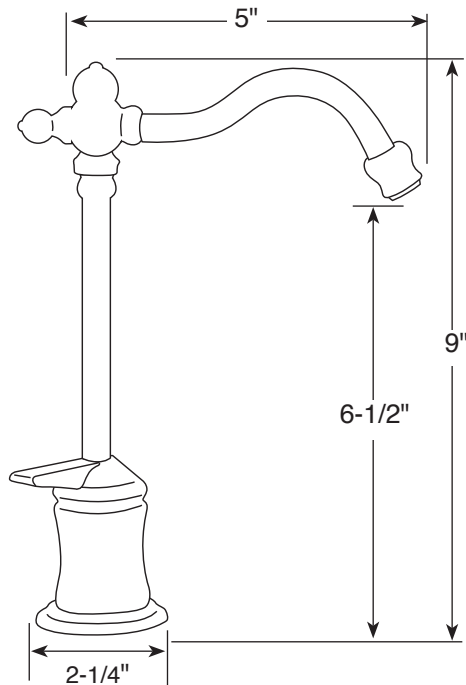

MODEL	DESCRIPTION	FINISH	PART #	LIST PRICE
TRADITIONAL SERIES LVH630	EverHot Lead Free Hot Only Water Dispenser	FAUCET & EVERHOT TANK		
	Shipping Wt: 10 lbs.	CHROME	WI-LVH630H-CH	\$694.95
HOT ONLY	Traditional design • locking lever option	SPECIAL		
	for filling pitchers and pots • built in aerator • swivel spout	POLISHED NICKEL	WI-LVH630H-PN	\$746.95
WITH VICTORIA SPOUT	Includes faucet, EverHot tank, 3' cord, & tubing.	SATIN NICKEL	WI-LVH630H-SN	\$746.95
	Certified to NSF/ANSI Standard 61 and California Proposition 65.	PREMIUM		
		OIL RUBBED BRONZE	WI-LVH630H-ORB	\$751.95
FAUCET ONLY	Shipping Wt: 3 lbs.	FAUCET ONLY		
		CHROME	WI-FA630H-CH	\$418.95
		SPECIAL		
		POLISHED NICKEL	WI-FA630H-PN	\$467.95
		SATIN NICKEL	WI-FA630H-SN	\$467.95
		PREMIUM		
		OIL RUBBED BRONZE	WI-FA630H-ORB	\$471.95

Please call for pricing on any Finish/Faucet combinations not listed.

**UPGRADE SYSTEM TO
A STAINLESS STEEL
TANK FOR \$100.**

Add **-SS** to end of part number

Dimensions:
Height: 9"
Reach: 5"
Spout Diameter: 1/2"
Hole Size Required: 1-1/4"